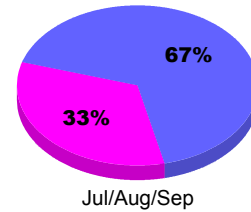

YTD Status Quo Clubs 2012-2013

Status Quo Clubs Compared to Status Quo Members

Legend: Status Quo Clubs (Cyan), Total Status Quo Members (Green)

MEMBERSHIP

**Membership Results
2012-2013**

**Membership
2011-2012**

Month	Net Memb Goal	Actual New Memb	Actual Dropped Memb	Gain/Loss of Memb	Gain/Loss of Memb
Jul/Aug/Sep	25	28	-38	-10	4
Totals	25	28	-38	-10	4

Membership Results 2012-2013

Goal, New, Dropped, Gain/Loss

Legend: Goal (Cyan), Actual (Green), Dropped (Yellow), Gain Loss (Magenta)

Comparison of Membership Gain/Loss

Current Year Compared to the Previous Year

Legend: Current Year (Cyan), Previous Year (Green)

Gender Comparison 2012-2013

Legend: Male (Blue), Female (Magenta)