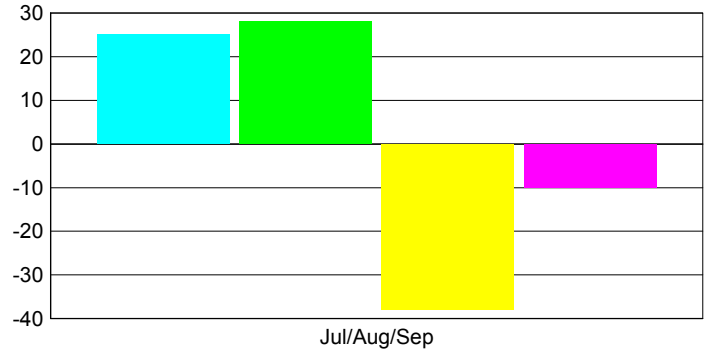

Club Results 2012-2013

Goal, New, Dropped, Gain/Loss

Legend: Goal (Cyan), Actual (Green), Dropped (Yellow), Gain Loss (Magenta)

Comparison of Club Gain/Loss

Current Year Compared to the Previous Year

Legend: Current Year (Cyan), Previous Year (Green)

YTD Status Quo Clubs 2012-2013

Status Quo Clubs Compared to Status Quo Members

Legend: Status Quo Clubs (Cyan), Total Status Quo Members (Green)

MEMBERSHIP

**Membership Results
2012-2013**

**Membership
2011-2012**

Month	Net Memb Goal	Actual New Memb	Actual Dropped Memb	Gain/Loss of Memb	Gain/Loss of Memb
Jul/Aug/Sep	25	28	-38	-10	4
Totals	25	28	-38	-10	4

Membership Results 2012-2013

Goal, New, Dropped, Gain/Loss

Legend: Goal (Cyan), Actual (Green), Dropped (Yellow), Gain Loss (Magenta)

Comparison of Membership Gain/Loss

Current Year Compared to the Previous Year

Legend: Current Year (Cyan), Previous Year (Green)

Gender Comparison 2012-2013

Legend: Male (Blue), Female (Magenta)